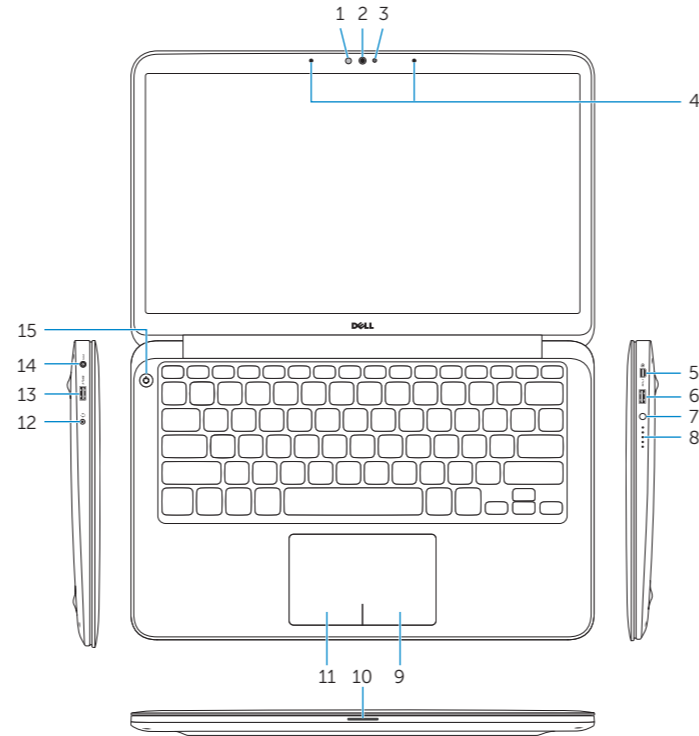

## Features

功能部件 | 功能 | 機能 | 기능

- Ambient-light sensor
- Camera
- Camera-status light
- Digital microphones (2)
- Mini DisplayPort
- USB 3.0 port with PowerShare
- Battery-status button
- Battery-status lights (5)
- Right-click area
- Power-status light
- Left-click area
- Headset port
- USB 3.0 port with PowerShare
- Power-adapter port
- Power button
- Regulatory and Service Tag labels